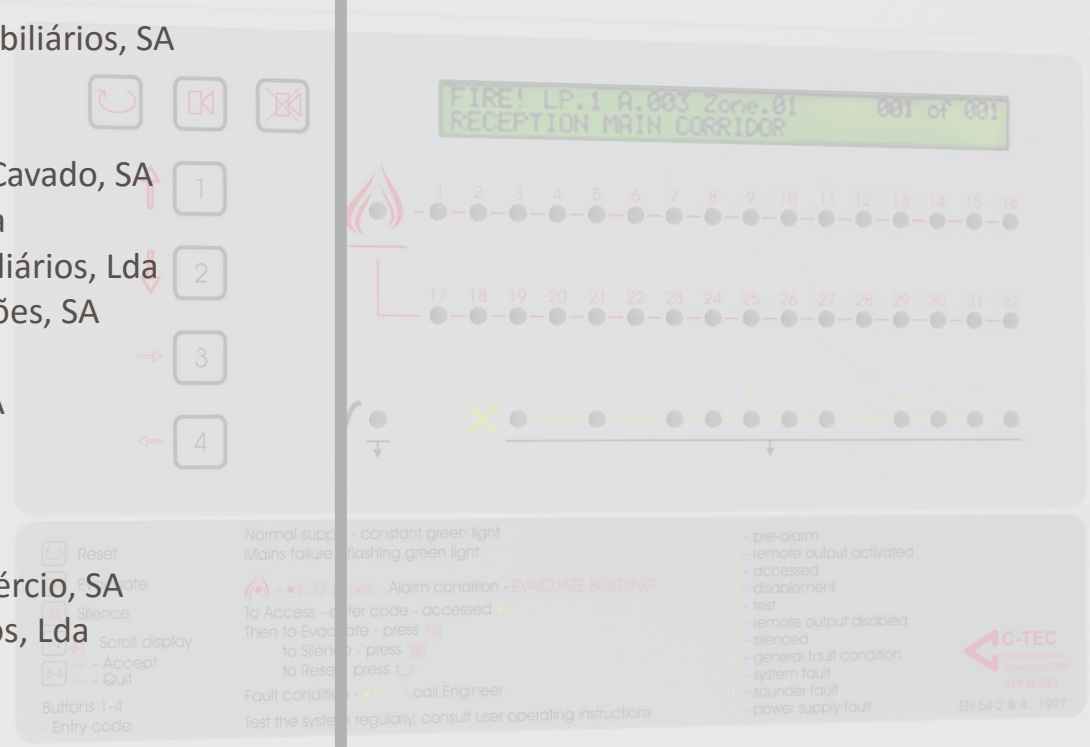

Incêndio - CCTV - Intrusão - Acessos

REFERÊNCIAS

- J.Camilo, Lda
- Boapor - Soc. de Investimentos Imobiliários, SA
- António Palhares, Lda
- Grupo Mergarden
- J. Gomes - Sociedade Construções Cavado, SA
- JFS - Sociedade de Construções, Lda
- Abílio Sá - Empreendimentos Imobiliários, Lda
- Bessa Coelho - Sociedade Construções, SA
- Camilo & Braga, Lda
- Civibral - Sistema de Construção, SA
- Ecop - Arnaldo de Oliveira, SA
- Edifer, SA
- Engil, SA
- Ferseque - Soc. Construções e Comércio, SA
- Iconorte - Investimentos Imobiliários, Lda
- Imobiliária do Coronado, Lda
- Imolfer - Imobiliária, SA