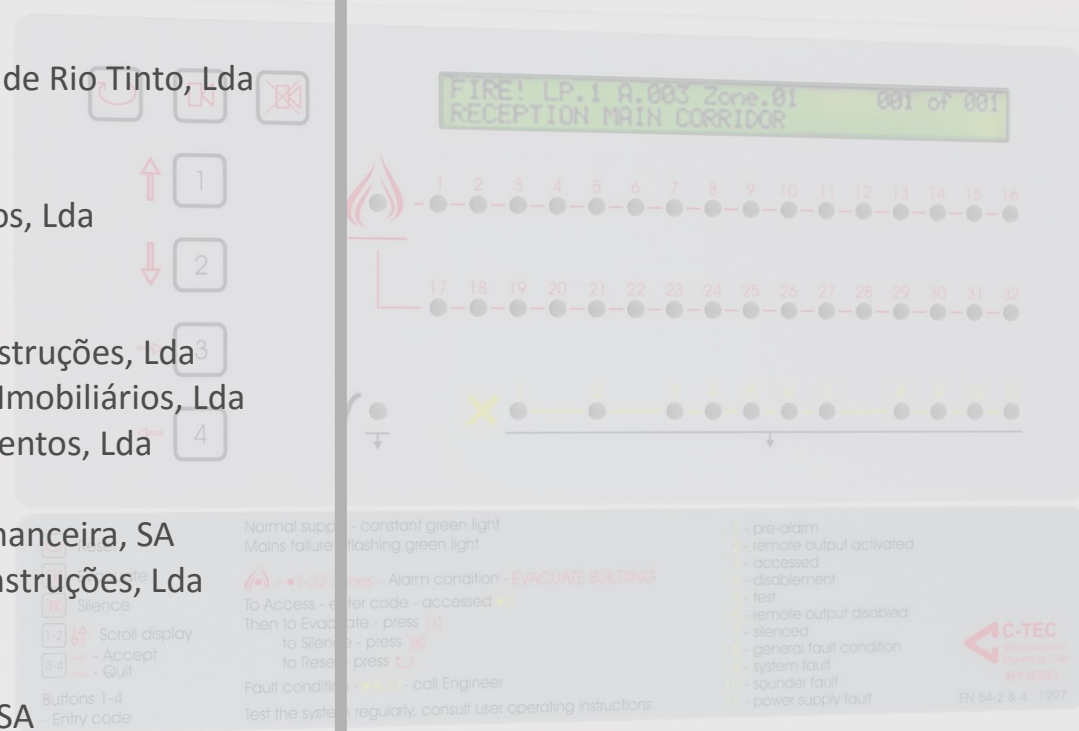

Incêndio - CCTV - Intrusão - Acessos

REFERÊNCIAS

- Inovadora - Construções, Lda
- J.S.Leitão & Cª, Lda
- Riticon - Sociedade de Construções de Rio Tinto, Lda
- Soconorte - Construções, Lda
- Construtora Abrantina
- Construtora António Ferreira e Filhos, Lda
- Construtora Venemaia, Lda
- Eusébios & Filhos, SA
- F. Gomes de Sousa - Sociedade Construções, Lda
- Minho Investe - Empreendimentos Imobiliários, Lda
- Norte / Atlântico - Gestão, Investimentos, Lda
- Novaparedes, Lda
- Sogin - Sociedade Gestão Iniciat. Financeira, SA
- Américo Martins & Filhos - Soc. Construções, Lda
- António Alves dos Santos
- Arlindo Soares & C. Soares, Lda
- Athos - Investimentos Imobiliários, SA
- Bárrio Gestão e Investimentos, SA